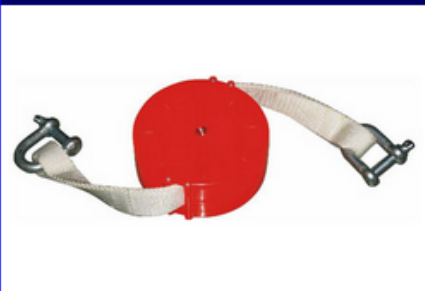

- 1 x Battery booster cable (14-753, 11 mm² x 2.5 meters)
- 1 x Handheld spot lamp (09-800M)
- 1 x Towing cable (16-798, 1.4 Ton)

18-019 Emergency Set

Emergency set comprises of

- 1 x Battery booster cable (14-747, 2.5 mm² x 2.5 meters)
- 1 x Handheld spot lamp (09-800M, standard straight cable and cigarette lighter plug)

**11-723
Safety Triangle**

- Triangle warning device with high reflectivity
- Complete with protective carrying case

**11-724
Safety Triangle**

**11-726
Safety Triangle**

**16-798
Towing Cable**

**16-798M
Towing Cable**