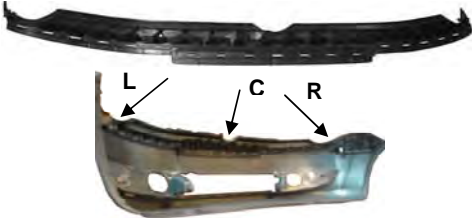

10 ROLL BAR

11 SIDE STEP SETS

NO	CODE	DESCRIPTION	PATTERN	MODEL	YEAR	OEM	PCS	NW	GW	M3	PART LINK
10	RB-035 VW	ROLL BAR		AMAROK	'11-'12	RB-035 VW					
11	ST-035 VW	SIDE STEP SETS		AMAROK	'11-'12	SAN2.0					

VOLKSWAGEN VIVO '2010 SEDAN / HATCH BACK

1 FRONT BUMPER W/ CENTER AND SIDE REINFORCEMENT SETS NA

2 FRONT BUMPER W/O RE INFORCEMENT NB

3 FRONT BUMPER BRACKET

NO	CODE	DESCRIPTION	PATTERN	MODEL	YEAR	OEM	PCS	M3	N.W.	GW	PART LINK
1	VWB011 NA	FRONT BUMPER W/ CENTER AND SIDE REINFORCEMENT SETS		VIVO	'10-'11	6QS807217AGRU(ZA)/6QS807723(C)/178/177(R/L)					
2	VWB011 NB	FRONT BUMPER W/O RE INFORCEMENT		VIVO	'11-'12	6QS807217AGRU					
3	VWBS011 RA	FRONT BUMPER BRACKET RH		VIVO	'10-'11	6QS807178	1	0.5000	0.25	0.25	
	VWBS011 LA	FRONT BUMPER BRACKET LH		VIVO	'10-'11	6QS807177	1	0.0050	0.25	0.25	

4 FRONT BUMPER BRACKET CENTER LONG

5 REAR BUMPER SEDAN TYPE WITH SIDE REINFORCEMENT SETS

6 REAR BUMPER BRACKER SEDAN

NO	CODE	DESCRIPTION	PATTERN	MODEL	YEAR	OEM	PCS	M3	N.W.	GW	PART LINK
4	VWBS011 CA	FRONT BUMPER BRACKET CENTER LONG		VIVO	'10-'11	6QS807723					
	VWBS011 RA	FRONT BUMPER BRACKET RH		VIVO	'10-'11	6QS807178	1	0.5000	0.25	0.25	
	VWBS011 LA	FRONT BUMPER BRACKET LH		VIVO	'10-'11	6QS807177	1	0.0050	0.25	0.25	
5	VWB012 NA	REAR BUMPER SEDAN TYPE WITH SIDE REINFORCEMENT SETS		VIVO	'10-'11	6QS807417BGRU(ZA)/6QS807378A(RH)/377A(LH)					
6	VWBS012 LA	REAR BUMPER BRACKER SEDAN LH		VIVO	'10-'11	6QS807377A					
	VWBS012 RA	REAR BUMPER BRACKER RH SEDAN		VIVO	'10-'11	6QS807378A					