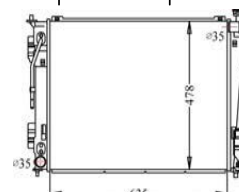

RADIATOR

FPI CODE	Description	18MM	20MM	22MM	26MM	32MM	36MM	40MM	48MM	55MM	57MM	A/T	M/T	CAR MODEL	Year	OEM1	OEM2	OEM3	OEM4

HYRD001 NA		HYRD001 NB											HYRD005 NM							
HYRD001 NA	RADIATOR	✓											A/T	ACCENT	'99	25310-25050				
HYRD001 NB	RADIATOR	✓											M/T	ACCENT	'99	25310-25050				
HYRD005 NM	RADIATOR												M/T	ACCENT	'03	25310-25300				

HYRD007 NA / MA / TA		HYRD007 NM / MM / TM											HYRD007 NC / NC / TC			HYRD007 ND / MD / TD				
HYRD007 NA	RADIATOR	✓												A/T	ACCENT	'07	25310-1E000			
HYRD007 MA	RADIATOR		✓											A/T	ACCENT	'07	25310-1E151	25310-1E000		
HYRD007 TA	RADIATOR			✓										A/T	ACCENT	'07	25310-1E000			
HYRD007 NM	RADIATOR	✓												M/T	ACCENT	'07	25310-0M000			
HYRD007 MM	RADIATOR		✓											M/T	ACCENT	'07	25310-0M000			
HYRD007 TM	RADIATOR			✓										M/T	ACCENT	'07	25310-0M000			
HYRD007 NC	RADIATOR 1.4i 16V	✓												A/T	ACCENT	'05	25310-1E000			
HYRD007 MC	RADIATOR 1.4i 16V		✓											A/T	ACCENT	'05	25310-1E000	25310-1E050		
HYRD007 TC	RADIATOR 1.4i 16V			✓										A/T	ACCENT	'05	25310-1E000			
HYRD007 ND	RADIATOR 1.4i 16V	✓												M/T	ACCENT	'05				
HYRD007 MD	RADIATOR 1.4i 16V		✓											M/T	ACCENT	'05				
HYRD007 TD	RADIATOR 1.4i 16V			✓										M/T	ACCENT	'05