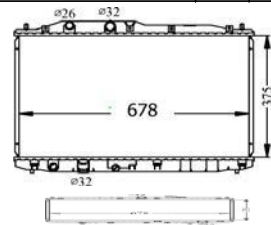

HDRD053 NM

HDRD047 NA	RADIATOR				✓							A/T		CRV	'02-'06					
HDRD053 NA	RADIATOR		✓									A/T		CIVIC	'06-'10					
HDRD053 NM	RADIATOR		✓									M/T		CIVIC	'06-'10					
HDRD059 NA	RADIATOR PLASTIC ALUMINUM				✓							A/T		CRV	'07-'09	19010RZAA51