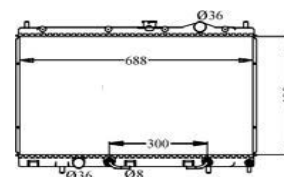

MBRD018 NM / TM											MBRD019 NA / TA											MBRD019 NM / TM											MBRD020 NA										
MBRD018 NM	RADIATOR	✓											M/T	LANCER	01																														
MBRD018 TM	RADIATOR				✓								M/T	LANCER	01																														
MBRD019 NA	RADIATOR		✓										A/T	LANCER	01																														
MBRD019 TA	RADIATOR				✓								A/T	LANCER	01																														
MBRD019 NM	RADIATOR		✓										M/T	LANCER	01																														
MBRD019 TM	RADIATOR				✓								M/T	LANCER	01																														
MBRD020 NA	RADIATOR 1.6												A/T	LANCER CEDIA	'02-'03	MR497745T