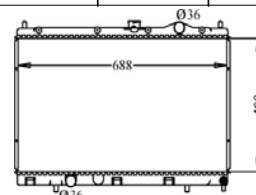

MBRD020 NM											MBRD021 NA											MBRD021 NM / TM											MBRD021 NC / TC										
MBRD020 NM	RADIATOR 1.6												M/T	LANCER CEDIA	'02-'03	MR497744T																													
MBRD021 NA	RADIATOR		✓										A/T	LANCER	01																														
MBRD021 NM	RADIATOR		✓										M/T	LANCER	01																														
MBRD021 TM	RADIATOR				✓								M/T	LANCER	01																														
MBRD021 NC	RADIATOR		✓										A/T	LANCER	01																														
MBRD021 TC	RADIATOR				✓								A/T	LANCER	01																														

		MBRD023 NA / TA											MBRD023 TM											MBRD025 NA / MA / TA											MBRD026 NA										
MBRD023 NA	RADIATOR PLASTIC ALUMINUM	✓											A/T	LANCER/CEDIA	'02-'05																														
MBRD023 TA	RADIATOR PLASTIC ALUMINUM				✓								A/T	LANCER/CEDIA	'02-'05	MR968858																													
MBRD023 TM	RADIATOR				✓								M/T	LANCER/CEDIA	'02-'05																														
MBRD025 NA	RADIATOR 2.4L L4		✓										A/T	LANCER	03-07	MB6933A1/MR968858																													
MBRD025 MA	RADIATOR 2.4L		✓										A/T	LANCER	'02-'07																														
MBRD025 TA	RADIATOR 2.4L L4				✓								A/T	LANCER	03-07	MB6933A1/MR968858																													
MBRD026 NA	RADIATOR					✓							M/T	L200	'93-'95	MB356390T																													

		MBRD030 NA / TA											MBRD030 NM / TM											MBRD031 NA											MBRD031 NM										
MBRD030 NA	RADIATOR 2.8			✓									A/T	PAJERO V46W/4M40	93-98	MB890955																													
MBRD030 TA	RADIATOR			✓									A/T	PAJERO V46W/4M40	93-98	MB890955																													
MBRD030 NM	RADIATOR 2.8			✓									M/T	PAJERO V46W/4M40																															
MBRD030 TM	RADIATOR			✓									M/T	PAJERO V46W/4M40	93-98	MB890954																													
MBRD031 NA	RADIATOR				✓								A/T	PAJERO V31	92-98																														
MBRD031 NM	RADIATOR				✓								M/T	PAJERO V31	92-98