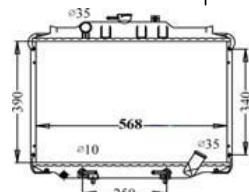

RADIATOR

FPI CODE	Description	18MM	20MM	22MM	26MM	32MM	36MM	40MM	48MM	55MM	57MM	A/T	M/T	CAR MODEL	Year	OEM1	OEM2	OEM3	OEM4

HYRD001 NA		HYRD001 NB											HYRD005 NM							
HYRD001 NA	RADIATOR	✓											A/T	ACCENT	'99	25310-25050				
HYRD001 NB	RADIATOR	✓											M/T	ACCENT	'99	25310-25050				
HYRD005 NM	RADIATOR												M/T	ACCENT	'03	25310-25300				

HYRD007 NA / MA / TA		HYRD007 NM / MM / TM											HYRD007 NC / NC / TC			HYRD007 ND / MD / TD				
HYRD007 NA	RADIATOR	✓												A/T	ACCENT	'07	25310-1E000			
HYRD007 MA	RADIATOR		✓											A/T	ACCENT	'07	25310-1E151	25310-1E000		
HYRD007 TA	RADIATOR			✓										A/T	ACCENT	'07	25310-1E000			
HYRD007 NM	RADIATOR	✓												M/T	ACCENT	'07	25310-0M000			
HYRD007 MM	RADIATOR		✓											M/T	ACCENT	'07	25310-0M000			
HYRD007 TM	RADIATOR			✓										M/T	ACCENT	'07	25310-0M000			
HYRD007 NC	RADIATOR 1.4i 16V	✓												A/T	ACCENT	'05	25310-1E000			
HYRD007 MC	RADIATOR 1.4i 16V		✓											A/T	ACCENT	'05	25310-1E000	25310-1E050		
HYRD007 TC	RADIATOR 1.4i 16V			✓										A/T	ACCENT	'05	25310-1E000			
HYRD007 ND	RADIATOR 1.4i 16V	✓												M/T	ACCENT	'05				
HYRD007 MD	RADIATOR 1.4i 16V		✓											M/T	ACCENT	'05				
HYRD007 TD	RADIATOR 1.4i 16V			✓										M/T	ACCENT	'05