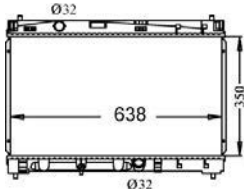

RADIATOR

FPI CODE	Description	18MM	20MM	22MM	26MM	32MM	36MM	40MM	48MM	55MM	57MM	A/T	M/T	CAR MODEL	Year	OEM1	OEM2	OEM3	OEM4

TYRD199 NM