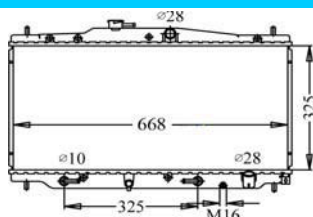

HDRD009 NM / TM

HDRD019 NA

HDRD019 NM

HDRD009 NA	RADIATOR CA5/B20A	✓										A/T	ACCORD	'86-'89	19010-PH4-617			
HDRD009 TA	RADIATOR CA5/B20A				✓							A/T	ACCORD	'86-'89	19010-PH4-617			
HDRD009 NM	RADIATOR CA5/B20A	✓										M/T	ACCORD	'86-'89	19010-PH1-621	19010-PH1-622		
HDRD009 TM	RADIATOR CA5/B20A				✓							M/T	ACCORD	'86-'89	19010-PH1-621	19010-PH1-622		
HDRD019 NA	RADIATOR											A/T	ACCORD	'92-'94	19010-POA-902			
HDRD019 NM	RADIATOR											M/T	ACCORD	'92-'94	19010-POA-004			

HDRD020 NA

HDRD020 NM

HDRD023 NA / TA

HDRD023 NM / TM

HDRD020 NA	RADIATOR PLASTIC ALUMINUM	✓										A/T	ACCORD/PRELUDE/ACURA CL	'94-'01	19010POA004	19010POA505		
HDRD020 NM	RADIATOR PLASTIC ALUMINUM											M/T	ACCORD/PRELUDE/ACURA CL	'94-'01				
HDRD023 NA	RADIATOR	✓										A/T	CIVIC	'92-'96	19010-P27V53			
HDRD023 TA	RADIATOR				✓							A/T	CIVIC D13B/EK3	'92-'00	19010-P03-901	19010-P28-G51		
HDRD023 NM	RADIATOR	✓										M/T	CIVIC	'92-'96	19010-P02K03			
HDRD023 TM	RADIATOR				✓							M/T	CIVIC D13B	'92-'00	19010-P01-003	19010-P01-004	19010-P08-004	

HDRD024 NA / TA

HDRD024 NM / TM

HDRD025 NA / TA

HDRD025 NM

HDRD024 NA	RADIATOR B16A	✓										A/T	CIVIC	'92-'00	19010-P03-901	19010-P03-G02	19010-P03-G03	
HDRD024 TA	RADIATOR				✓							A/T	CIVIC B16A	'92-'00	19010-P03-901	19010-P03-G02	19010-P03-G03	
HDRD024 NM	RADIATOR B16A	✓										M/T	CIVIC	'92-'00	19010-P30-J02	19010-P03-J03	19010-P03-G01	
HDRD024 TM	RADIATOR				✓							M/T	CIVIC B16A	'92-'00	19010-P30-J02	19010-P03-J03	19010-P03-G01	
HDRD025 NA	RADIATOR CD5	✓										A/T	ACCORD	'94-'97	19010-PAA-A51	19010-P0F-J51		
HDRD025 TA	RADIATOR CD5				✓							A/T	ACCORD	'94-'97	19010-PAA-A51	19010-P0F-J51		
HDRD025 NM	RADIATOR CD5	✓										M/T	ACCORD	'94-'97	19010-PAA-A01	19010-P0F-J01		

HDRD027 NA

HDRD027 NM

HDRD029 NA

HDRD029 NM

HDRD027 NA	RADIATOR V6 2.7	✓										A/T	ACCORD	'95-'97	19010-P0G-A51			
HDRD027 NM	RADIATOR V6 2.7	✓										M/T	ACCORD	'95-'97	19010-P0G-A51			
HDRD029 NA	RADIATOR PLASTIC ALUMINUM	✓										A/T	CITY	'96-'00				
HDRD029 NM	RADIATOR PLASTIC ALUMINUM	✓										M/T	CITY	'96-'00