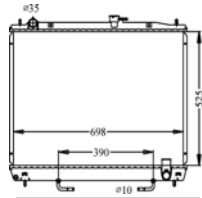

RADIATOR

FPI CODE	Description	16MM	20MM	22MM	26MM	32MM	36MM	40MM	48MM	55MM	57MM	A/T	M/T	CAR MODEL	Year	OEM1	OEM2	OEM3	OEM4

MBRD059 NC / TC