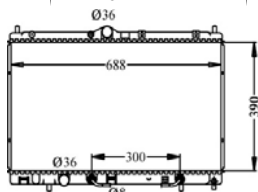

MBRD018 NM / TM											MBRD019 NA / TA											MBRD019 NM / TM											MBRD020 NA										
MBRD018 NM	RADIATOR	✓											M/T	LANCER	01																														
MBRD018 TM	RADIATOR				✓								M/T	LANCER	01																														
MBRD019 NA	RADIATOR		✓										A/T	LANCER	01																														
MBRD019 TA	RADIATOR				✓								A/T	LANCER	01																														
MBRD019 NM	RADIATOR		✓										M/T	LANCER	01																														
MBRD019 TM	RADIATOR				✓								M/T	LANCER	01																														
MBRD020 NA	RADIATOR 1.6												A/T	LANCER CEDIA	'02-'03	MR497745T