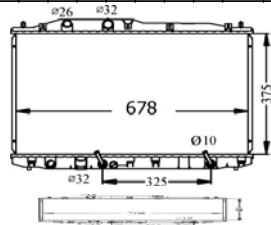

RADIATOR

FPI CODE	Description	18MM	20MM	22MM	26MM	32MM	36MM	40MM	48MM	55MM	57MM	A/T	M/T	CAR MODEL	Year	OEM1	OEM2	OEM3	OEM4

HDRD037 NA

HDRD037 NM

HDRD035 NA	RADIATOR											A/T		CITY ZX	'03-'05	19010-REA-Z51				
HDRD035 NM	RADIATOR											M/T		CITY	'03-'05	19010-REA-Z01				
HDRD037 NA	RADIATOR				✓							A/T		CRV	'97-'01					
HDRD037 NM	RADIATOR PLASTIC ALUMINUM	✓										M/T		JAZZ/FIT	'05-'07					

HDRD041 NA

HDRD041 NM

HDRD041 NA	RADIATOR PLASTIC ALUMINUM				✓							A/T		CIVIC	'93-'97					
HDRD041 NM	RADIATOR PLASTIC ALUMINUM				✓							M/T		CIVIC	'93-'97					
HDRD045 NA	RADIATOR											A/T		CIVIC	'01-'03	19010-PME-T51				
HDRD045 NM	RADIATOR											M/T		CIVIC	'01-'03	19010-PME-T01				

HDRD053 NA

HDRD047 NA	RADIATOR				✓							A/T		CRV	'02-'06					
HDRD053 NA	RADIATOR		✓									A/T		CIVIC	'06-'10					
HDRD053 NM	RADIATOR		✓									M/T		CIVIC	'06-'10					
HDRD059 NA	RADIATOR PLASTIC ALUMINUM				✓							A/T		CRV	'07-'09	19010RZAA51				

HDRD061 NA	RADIATOR PLASTIC ALUMINUM	✓										A/T		ACCORD	'98-'02	19010PAAA53	19010PAAA01			
HDRD061 TA	RADIATOR CG5 2.3				✓							A/T		ACCORD	'98-'00	19010-PAA-A01	19010-PAA-A02	19010-PCA-013		
HDRD061 NM	RADIATOR CG5 2.3				✓							M/T		ACCORD	'98-'00					
HDRD063 NA	RADIATOR CM5 2.4				✓							A/T		ACCORD	'01-'03	19010-PAH-T52				
HDRD063 TA	RADIATOR CM5 2.4				✓							A/T		ACCORD	'03	19010-RAA-A61				

HDRD073 NA

HDRD063 NM	RADIATOR 2.4 CM5											M/T		ACCORD	'03					
HDRD073 NA	RADIATOR PLASTIC ALUMINUM	✓										A/T		ACCORD	'08-'10	19010R40A52