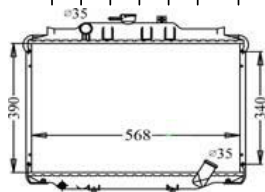

RADIATOR

FPI CODE	Description	18MM	20MM	22MM	26MM	32MM	36MM	40MM	48MM	55MM	57MM	A/T	M/T	CAR MODEL	Year	OEM1	OEM2	OEM3	OEM4

HYRD001 NA		HYRD001 NB											HYRD005 NM							
HYRD001 NA	RADIATOR	✓											A/T	ACCENT	'99	25310-25050				
HYRD001 NB	RADIATOR	✓											M/T	ACCENT	'99	25310-25050				
HYRD005 NM	RADIATOR												M/T	ACCENT	'03	25310-25300				

HYRD007 NA / MA / TA		HYRD007 NM / MM / TM											HYRD007 NC / NC / TC			HYRD007 ND / MD / TD				
HYRD007 NA	RADIATOR	✓												A/T	ACCENT	'07	25310-1E000			
HYRD007 MA	RADIATOR		✓											A/T	ACCENT	'07	25310-1E151	25310-1E000		
HYRD007 TA	RADIATOR			✓										A/T	ACCENT	'07	25310-1E000			
HYRD007 NM	RADIATOR	✓												M/T	ACCENT	'07	25310-0M000			
HYRD007 MM	RADIATOR		✓											M/T	ACCENT	'07	25310-0M000			
HYRD007 TM	RADIATOR			✓										M/T	ACCENT	'07	25310-0M000			
HYRD007 NC	RADIATOR 1.4i 16V	✓												A/T	ACCENT	'05	25310-1E000			
HYRD007 MC	RADIATOR 1.4i 16V		✓											A/T	ACCENT	'05	25310-1E000	25310-1E050		
HYRD007 TC	RADIATOR 1.4i 16V			✓										A/T	ACCENT	'05	25310-1E000			
HYRD007 ND	RADIATOR 1.4i 16V	✓												M/T	ACCENT	'05				
HYRD007 MD	RADIATOR 1.4i 16V		✓											M/T	ACCENT	'05				
HYRD007 TD	RADIATOR 1.4i 16V			✓										M/T	ACCENT	'05