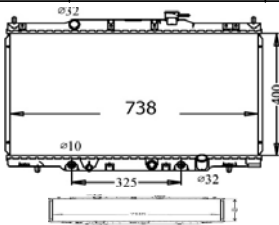

RADIATOR

FPI CODE	Description	18MM	20MM	22MM	26MM	32MM	36MM	40MM	48MM	55MM	57MM	A/T	M/T	CAR MODEL	Year	OEM1	OEM2	OEM3	OEM4

HDRD037 NA

HDRD037 NM

HDRD035 NA	RADIATOR											A/T		CITY ZX	'03-'05	19010-REA-Z51				
HDRD035 NM	RADIATOR											M/T		CITY	'03-'05	19010-REA-Z01				
HDRD037 NA	RADIATOR				✓							A/T		CRV	'97-'01					
HDRD037 NM	RADIATOR PLASTIC ALUMINUM	✓										M/T		JAZZ/FIT	'05-'07					

HDRD041 NA

HDRD041 NM

HDRD041 NA	RADIATOR PLASTIC ALUMINUM				✓							A/T		CIVIC	'93-'97					
HDRD041 NM	RADIATOR PLASTIC ALUMINUM				✓							M/T		CIVIC	'93-'97					
HDRD045 NA	RADIATOR											A/T		CIVIC	'01-'03	19010-PME-T51				
HDRD045 NM	RADIATOR											M/T		CIVIC	'01-'03	19010-PME-T01				

HDRD047 NA

HDRD047 NA	RADIATOR				✓							A/T		CRV	'02-'06					
HDRD053 NA	RADIATOR		✓									A/T		CIVIC	'06-'10					
HDRD053 NM	RADIATOR		✓									M/T		CIVIC	'06-'10					
HDRD059 NA	RADIATOR PLASTIC ALUMINUM				✓							A/T		CRV	'07-'09	19010RZAA51				

HDRD061 NA	RADIATOR PLASTIC ALUMINUM	✓										A/T		ACCORD	'98-'02	19010PAAA53	19010PAAA01			
HDRD061 TA	RADIATOR CG5 2.3				✓							A/T		ACCORD	'98-'00	19010-PAA-A01	19010-PAA-A02	19010-PCA-013		
HDRD061 NM	RADIATOR CG5 2.3				✓							M/T		ACCORD	'98-'00					
HDRD063 NA	RADIATOR CM5 2.4				✓							A/T		ACCORD	'01-'03	19010-PAH-T52				
HDRD063 TA	RADIATOR CM5 2.4				✓							A/T		ACCORD	'03	19010-RAA-A61				

HDRD073 NA

HDRD063 NM	RADIATOR 2.4 CM5											M/T		ACCORD	'03					
HDRD073 NA	RADIATOR PLASTIC ALUMINUM	✓										A/T		ACCORD	'08-'10	19010R40A52