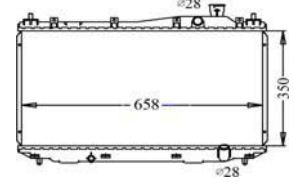

HDRD045 NM

HDRD041 NA

HDRD041 NM

HDRD041 NA	RADIATOR PLASTIC ALUMINUM				✓							A/T		CIVIC	'93-'97					
HDRD041 NM	RADIATOR PLASTIC ALUMINUM				✓							M/T		CIVIC	'93-'97					
HDRD045 NA	RADIATOR											A/T		CIVIC	'01-'03	19010-PME-T51				
HDRD045 NM	RADIATOR											M/T		CIVIC	'01-'03	19010-PME-T01