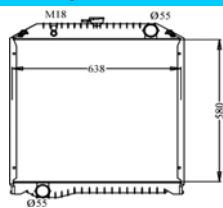

RADIATOR

FPI CODE	Description	18MM	20MM	22MM	26MM	32MM	36MM	40MM	48MM	55MM	57MM	A/T	M/T	CAR MODEL	Year	OEM1	OEM2	OEM3	OEM4

HINO RADIATOR

HNRD005 NM / TM