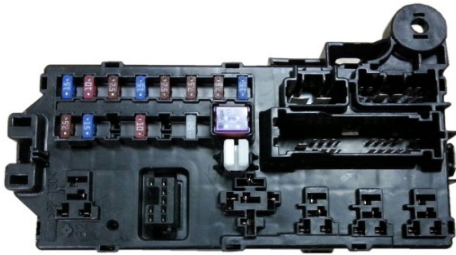

FUSE BOX PANEL

HONDA

T/T VIGO

FB-P005