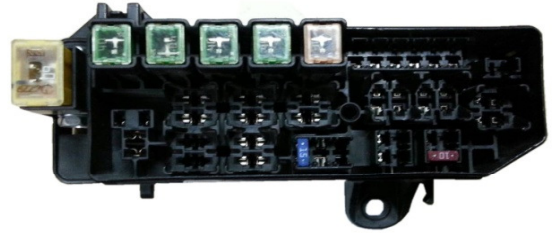

FUSE BOX PANEL

HONDA

T/T VIGO

FB-P004