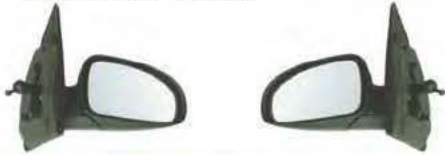

**MIRROR**

**DOOR MIRROR**

1 DOOR MIRROR NORMAL

**CVMR001 R/LA**

AVEO I  
'02-'03

RH: 96543116  
LH: 96543117

2 DOOR MIRROR NORMAL

**CVMR002 R/LA**

AVEO/KALOS  
'02-'06

RH: 96543116  
LH: 96543117

3 DOOR MIRROR ELECTRIC

**CVMR002 R/LB**

AVEO/KALOS  
'02-'06

RH: 96543118  
LH: 96543119

4 DOOR MIRROR NORMAL

**CVMR005 R/LA**