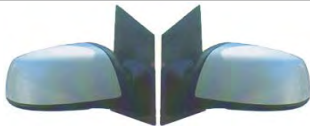

12 DOOR MIRROR