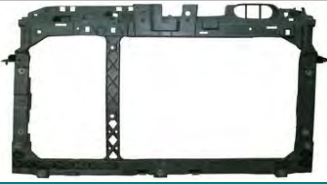

FORD FIESTA 4 DOOR 2009-2010

1 RADIATOR SUPPORT

2 FAN SHROUD ASSEMBLY WITH MOTOR

3 FAN BLADE

NO	CODE	DESCRIPTION	PATTERN	MODEL	YEAR	OEM	PCS	M3	N.W.	GW	PART LINK
1	FDR015 NA	RADIATOR SUPPORT		FIESTA	'09-'10	DG80-53110	1				
2	FDRF013 NA	RADIATER FANSHROUD + MOTOR		FIESTA	'09-'10	ZJ36-15025					
3	EFB013 FD	FAN BLADE		FIESTA	'09-'10						