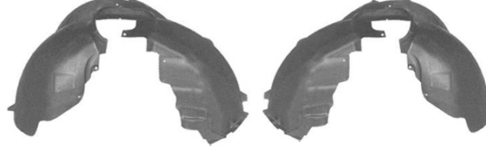

2 INNER FENDER