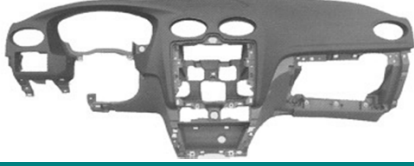

FORD FOCUS MK2 2005-2006 4 DOOR

1 DASH BOARD (LHD.)