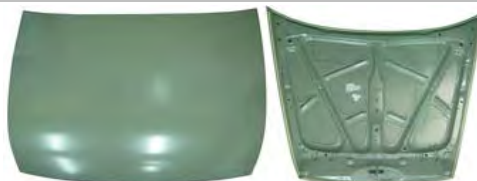

12 HOOD '03

NO	CODE	DESCRIPTION	PATTERN	MODEL	YEAR	OEM	PCS	M3	N.W.	GW	PART LINK
10	76200-SDF-U02ZJ	MIRROR DOOR RH		ACCORD	04	76200-SDF-U02ZJ					
	76250-SDF-U02ZV	MIRROR DOOR LH		ACCORD	04	76250-SDF-U02ZV					
12	HDH063 NA	HOOD		ACCORD	03-'05	60100-SDB-A90	1	0.0500	0.00	0.00	
13	HDT063 NA A	TRUNK LID		ACCORD	'03-'05						
	68500-SDE-Z20ZZ	TRUNK LID		ACCORD	03	68500-SDE-Z20ZZ	1	0.4791	12.50	15.00