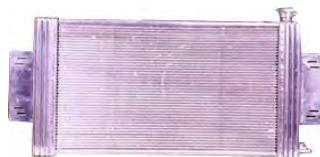

**10 FENDER INNER SHIELD**

**11 RADIATOR SUPPORT**

NO	CODE	DESCRIPTION	PATTERN	MODEL	YEAR	OEM	PCS	M3	N.W.	GW	PART LINK
10	74101-SV4-00	FENDER INNER SHIELD RH		ACCORD	96	74101-SV4-00	10	0.03	3.00	4.00	
	74151-SV4-00	FENDER INNER SHIELD LH		ACCORD	96	74151-SV4-00	10	0.03	3.00	4.00	
11	HDR061 NA	RADIATOR SUPPORT	NA	ACCORD	'98-'00	60400-S84-A00ZZ	1	0.0600	5.00	6.00	