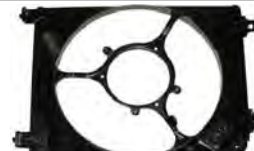

9 SHROUD COMPL AIR COND

NO	CODE	DESCRIPTION	PATTERN	MODEL	YEAR	OEM	PCS	M3	N.W.	GW	PART LINK
7	75302-SNB-T01ZX	FRONT DOOR PROTECTOR RH COLOR		CIVIC	'06-'08	75302-SNB-T01ZX					
	75303-SNB-T01ZX	REAR DOOR PROTECTOR RH		CIVIC	'06-'08	75303-SNB-T01ZX					
	75323-SNB-T01ZX	REAR DOOR PROTECTOR LH		CIVIC	'06-'08	75323-SNB-T01ZX					
8	74111-SNA-A00	ENGINE COVER		CIVIC	'06	74111-SNA-A00					
9	38615-RNA-A01	SHROUD COMPL AIR COND		CIVIC	'06	38615-RNA-A01