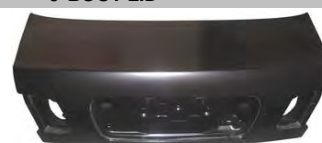

9 BOOT LID

NO	CODE	DESCRIPTION	PATTERN	MODEL	YEAR	OEM	PCS	M3	N.W.	GW	PART LINK
7	HDF041 LA	FENDER W/ S.L. HOLE		CIVIC	'96-'98	60261-S04-000ZZ	1	0.0400	4.00	5.00	
	HDF041 RA	FENDER W/ S.L. HOLE		CIVIC	'96-'98	60211-S04-000ZZ	1	0.0400	4.00	5.00	
8	60100-S03-000ZZ	HOOD		CIVIC SEDAN	'96-'98	60100-S03-000ZZ					
9	68500-S04-000ZZ	BOOT LID		CIVIC	'96-'98	68500-S04-000ZZ