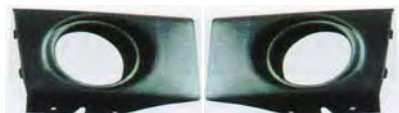

7 FOG LAMP COVER

NO	CODE	DESCRIPTION	PATTERN	MODEL	YEAR	OEM	PCS	M3	N.W.	GW	PART LINK
7	HYFC083 LA	FOG LAMP COVER LH	LA	TUCSON	'03-'05	86557-2E000	5	0.0200	2.00	2.00	
	HYFC083 RA	FOG LAMP COVER RH	RA	TUCSON	'03-'05	86558-2E000	5	0.0200	2.00	2.00	
8	HYL083 RA	TAIL LAMP RH		TUCSON	'03-'05	92402-2E000	10	0.0800	6.00	8.00	
	HYL083 LA	TAIL LAMP LH		TUCSON	'03-'05	92401-2E000	10	0.0800	6.00	8.00	
9	HYMR083 RA	DOOR MIRROR RH		TUCSON	'03-'06	87620-2E510CA	10	0.1200	8.00	10.00	
	HYMR083 LA	DOOR MIRROR LH		TUCSON	'03-'06	87610-2E510CA	10	0.1200	8.00	10.00