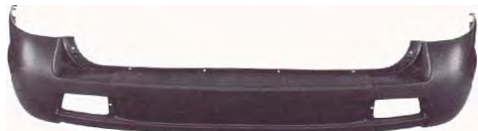

1 REAR BUMPER

NO	CODE	DESCRIPTION	PATTERN	MODEL	YEAR	OEM	PCS	M3	N.W.	GW	PART LINK
1	HYB088 NA	REAR BUMPER		SANTAFE	'00-'06	86611-26900	1	0.0600	4.50	5.00	
2	HYB087 NA	FRONT BUMPER		SANTAFE	'00-'06	86511-26900	1	0.0600	4.50	5.00	
3	HYBF087 NA	FRONT BUMPER FINISHER		SANTAFE	'00-'06	86561-26900	5	0.0600	4.00	6.00