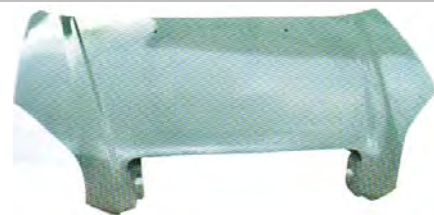

HYUNDAI TUCSON '2003-'2005

1 FRONT FENDER W/ SIDE LAMP HOLE

2 REAR FENDER

3 HOOD

NO	CODE	DESCRIPTION	PATTERN	MODEL	YEAR	OEM	PCS	M3	N.W.	GW	PART LINK
1	HYF083 RA	FENDER W/S.L HOLE RH		TUCSON	'03-'05	66312-2E010	1	0.0600	4.00	6.00	
	HYF083 LA	FENDER W/S.L HOLE LH		TUCSON	'03-'05	66311-2E010	1	0.0600	4.00	6.00	
2	HYF084 RA	REAR FENDER RH		TUCSON	'03-'06		1	0.1200	8.00	10.00	
	HYF084 LA	REAR FENDER LH		TUCSON	'03-'06		1	0.1200	8.00	10.00	
3	HYH083 NA	HOOD		TUCSON	'03-'06	66400-2E020	1	0.1000	12.00	14.00	