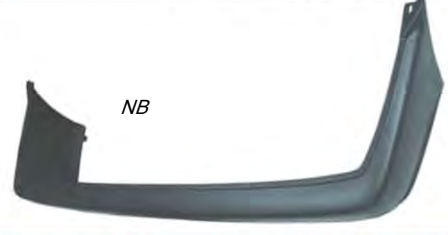

MAZDA FAMILIA 323 '1990-'1994 (EGYPT)

1 REAR BUMPER

2 REAR BUMPER BIG HOLE ****NEW****

3 REAR BUMPER SMALL HOLE ****NEW****

NO	CODE	DESCRIPTION	PATTERN	MODEL	YEAR	OEM	PCS	M3	N.W.	GW	PART LINK
1	BTWC-50-221	REAR BUMPER		323	98	BTWC-50-221					
2	MZB002 NA	REAR BUMPER BIG HOLE		MIDGE P3MKII	96-04	BTWC-50-211/221	1	0.0600	4.00	4.50	
3	MZB002 NB	REAR BUMPER SMALL HOLE		MIDGE P3MKII	96-04	BTWC-50-221	1	0.0600	4.00	4.50	