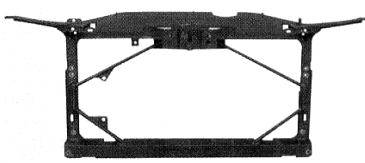

4 FRONT BUMPER REINEONGEMEN

5 RADIATOR SUPPORT

6 RADIATOR FAN SUPPORT

NO	CODE	DESCRIPTION	PATTERN	MODEL	YEAR	OEM	PCS	M3	N.W.	GW	PART LINK
4	MZBR015 NA	FRONT BUMPER REINEONGEMEN		MAZDA 6	03-'05	GJ6A-50-070A					
	MZBR016 NA	R.BUMPER REINFORCEMENT		MAZDA 6	'04-'05						
5	MZR015 NA	RADIATOR SUPPORT		MAZDA 6	03-'05	GJ6A-53-110A					
6	MZRF0015 NA	RADIATOR FAN SUPPORT		MAZDA 6	03-'05	L330-15-210A					