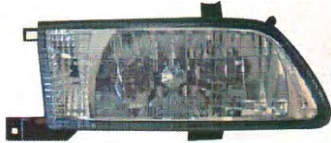

4 HEAD LAMP

NO	CODE	DESCRIPTION	PATTERN	MODEL	YEAR	OEM	PCS	M3	N.W.	GW	PART LINK
4	NSHL081 RA	HEAD LAMP RH		SUNNY B15	'99-00	26124-4M400/26025-4M420					
	NSHL081 LA	HEAD LAMP LH		SUNNY B15	'99-00	26129-4M400/26075-4M420					
5	65834-9M400	HOOD MOULDING CP		SUNNY B15	'99	65834-9M400					
6	PL3189	CONDENSER		SUNNY	99-00	92110-2M121