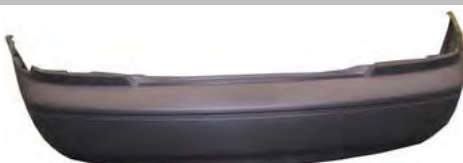

5 REAR BUMPER W/O CP MOULDING NB