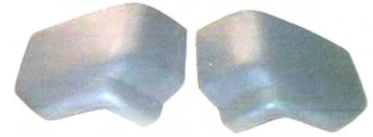

3 SIDE BUMPER

NO	CODE	DESCRIPTION	PATTERN	MODEL	YEAR	OEM	PCS	M3	N.W.	GW	PART LINK
1	NSCP430 LA	CORNER PANEL LH		CWM430	'84-'86						
	NSCP430 RA	CORNER PANEL RH		CWM430	'84-'86						
2	NSIB430 NA	FRONT BUMPER		CWM430	'87-'94	62652-Z5528					
3	NSSB430 LA	SIDE BUMPER LH		CWM430	'87-'94	62821-Z5002					
	NSSB430 RA	SIDE BUMPER RH		CWM430	'87-'94	62820-Z5002