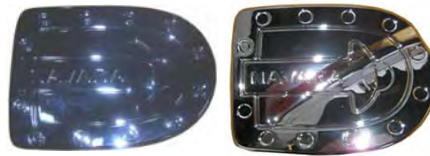

15 FUEL DOOR COVER