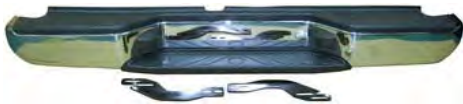

10 REAR BUMPER CP **NA**

NO	CODE	DESCRIPTION	PATTERN	MODEL	YEAR	OEM	PCS	M3	N.W.	GW	PART LINK
10	NSIB126 NA	REAR BUMPER CP		NAVARA	05-'08	85610-JR00A	1	0.0950	15.00	16.00	
11	NSIB126 NB	REAR BUMPER BK		NAVARA	05-'08		1	0.0950	8.00	10.00	
15	NSIB126 NS	REAR BUMPER STAINLESS		NAVARA	05-'08		1	0.0800	4.00	6.00