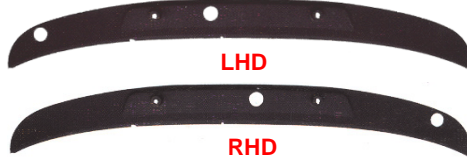

1 FR.BUMPER BRACKER ****NEW****

2 WIPER PANEL