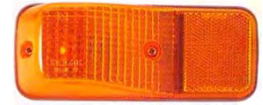

6 SIDE LAMP AMBER UD CWM430

NO	CODE	DESCRIPTION	PATTERN	MODEL	YEAR	OEM	PCS	M3	N.W.	GW	PART LINK
4	NSFL430 LA	FRONT LAMP LH YELLOW	YELLOW	CWM430	'87-'94	26150-Z5007					
	NSFL430 RA	FRONT LAMP RH YELLOW	YELLOW	CWM430	'87-'94	26150-Z5007					
5	NSRL430 NA	ROOM LIGHT		UD CWM430	'87-'94						
6	NSSL430 LA	SIDE LAMP LH AMBER	AMBER	UD CWM430	'87-'94	26185-00J05					
	NSSL430 RA	SIDE LAMP RH AMBER	AMBER	UD CWM430	'87-'94	26180-00J05