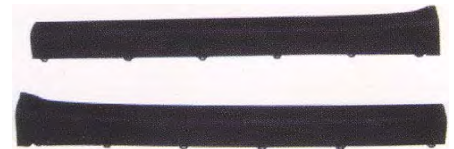

10 REAR FENDER TRIM   **11 MUD FLAP REAR**   **12 SPOILER CENTER**

NO	CODE	DESCRIPTION	PATTERN	MODEL	YEAR	OEM	PCS	M3	N.W.	GW	PART LINK
10	SZFF061 R LA	REAR FENDER TRIM BK		GRAND VITARA	'01-'05	77670-65DBO-ZJ3	1	0.0000	0.00	0.00	
	SZFF061 R RA	REAR FENDER TRIM RH		GRAND VITARA	'01-'05	77570-65DBO-ZJ3	1	0.0000	0.00	0.00	
11	SZMG061 R LA	MUD FLAP REAR LH		GRAND VITARA	'01-'05	71861-65DAO-ZJ3	1	0.0000	0.00	0.00	
	SZMG061 R RA	MUD FLAP REAR RH		GRAND VITARA	'01-'05	71851-65DAO-ZJ3	1	0.0000	0.00	0.00	
12	SZSK061 LA	SPOILER CENTER RH		GRAND VITARA	'01-'05	77660-65DAO-ZJ3	1	0.0000	0.00	0.00	
	SZSK061 RA	SPOILER CENTER LH		GRAND VITARA	'01-'05	77560-65DAO-ZJ3	1	0.0000	0.00	0.00