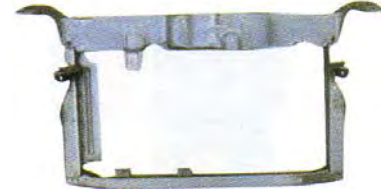

9 RADIATOR SUPPORT

NO	CODE	DESCRIPTION	PATTERN	MODEL	YEAR	OEM	PCS	M3	N.W.	GW	PART LINK
7	TYF143 RA	FEBDER W/O S.L HOLE RH		ECHO	04-'05		1	0.0600	4.50	5.00	
	TYF143 LA	FENDER W/O S.L. HOLE LH		ECHO	04-'05		1	0.0600	4.50	5.00	
	TYF143 RB	FENDER W. S.L. HOLE RH		ECHO	04-'05	53811-52150	1	0.0600	4.50	5.00	
	TYF143 LB	FENDER W. S.L. HOLE LH		ECHO	04-'05	52812-52150	1	0.0600	4.50	5.00	
8	TYH143 NA	HOOD		ECHO	04-'05	53301-52140	1	0.0800	10.00	12.00	
9	TYF143 NA	RADIATOR SUPPORT		ECHO	04-'05	53201-52131	1				

10 FRONT BUMPER SUPPORT

NO	CODE	DESCRIPTION	PATTERN	MODEL	YEAR	OEM	PCS	M3	N.W.	GW	PART LINK
10	TYBS143 LA	FRONT BUMPER SUPPORT LH		ECHO	03-05	52116-52040					
	TYBS143 RA	FRONT BUMPER SUPPORT RH		ECHO	03-05	52115-52040