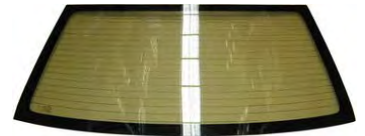

10 INNER FENDER

11 WINDSHIELD GLASS

12 GLASS BACK DOOR

NO	CODE	DESCRIPTION	PATTERN	MODEL	YEAR	OEM	PCS	M3	N.W.	GW	PART LINK
10	TYIF199 RA	INNER FENDER RA		YARIS	'06-'11	53875-0D080/52180					
	TYIF199 LA	INNER FENDER LA		YARIS	'06-'11	53876-0D080/52180					
11	56101-0D050	WINDSHIELD GLASS		NEW VIOS	'06-'09	56101-0D050					
12	64801-0D905	GLASS BACK DOOR		NEW VIOS	'06-'09	64801-0D905	3	0.3174