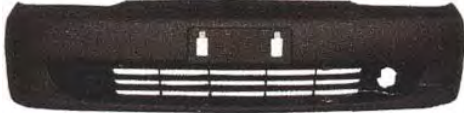

1 FRONT BUMPER

NO	CODE	DESCRIPTION	PATTERN	MODEL	YEAR	OEM	PCS	M3	N.W.	GW	PART LINK
1	TYB043 NA	FRONT BUMPER		ECHO	'01-03						
2	TYB044 NA	REAR BUMPER		ECHO	'01-03						
3	TYG043 NA	GRILLE		ECHO	'01-03