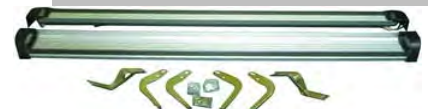

15 SIDE STEP W/LIGHT HIGHT QUALITY ALUMINIUM W/ANODIZE FINISH

NO	CODE	DESCRIPTION	PATTERN	MODEL	YEAR	OEM	PCS	M3	N.W.	GW	PART LINK
13	FPI-ASSO20N-02	ALUMINIUM SIDE STEPS 2DOORS TYPE O	VIGO	04-05		FPI-ASSO20N-02	1	0.0935	7.80	9.00	
14	ST014 TY	SIDE STEP SETS 2.00 M ALUMINIUM TYPE	VIGO	'05-'06		ST014 TY					
15	ST-816A TY	SIDE STEP W/LIGHT HIGHT QUALITY ALUMINIUM W/ANODIZE FINISH		VIGO	06		1	0.0761	7.97	9.44