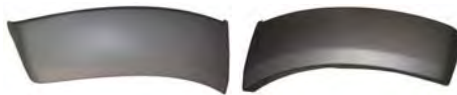

7 FRONT PANEL FLARE

8 FRONT PANEL FLARE

NO	CODE	DESCRIPTION	PATTERN	MODEL	YEAR	OEM	PCS	M3	N.W.	GW	PART LINK
7	52113-0K030	PANEL FLARE LH OEM BIG TYPE		HILUX VIGO	'04-'06	52113-0K030					
	52112-0K031	PANEL FLARE RH OEM BIG TYPE		HILUX VIGO	'04-'06	52112-0K031					
8	TYPF171 LA	PANEL FLARE LH OEM BIG TYPE		HILUX VIGO	'08-'11	52113-0K070					
	TYPF171 RA	PANEL FLARE RH OEM BIG TYPE		HILUX VIGO	'08-'11	52112-0K110